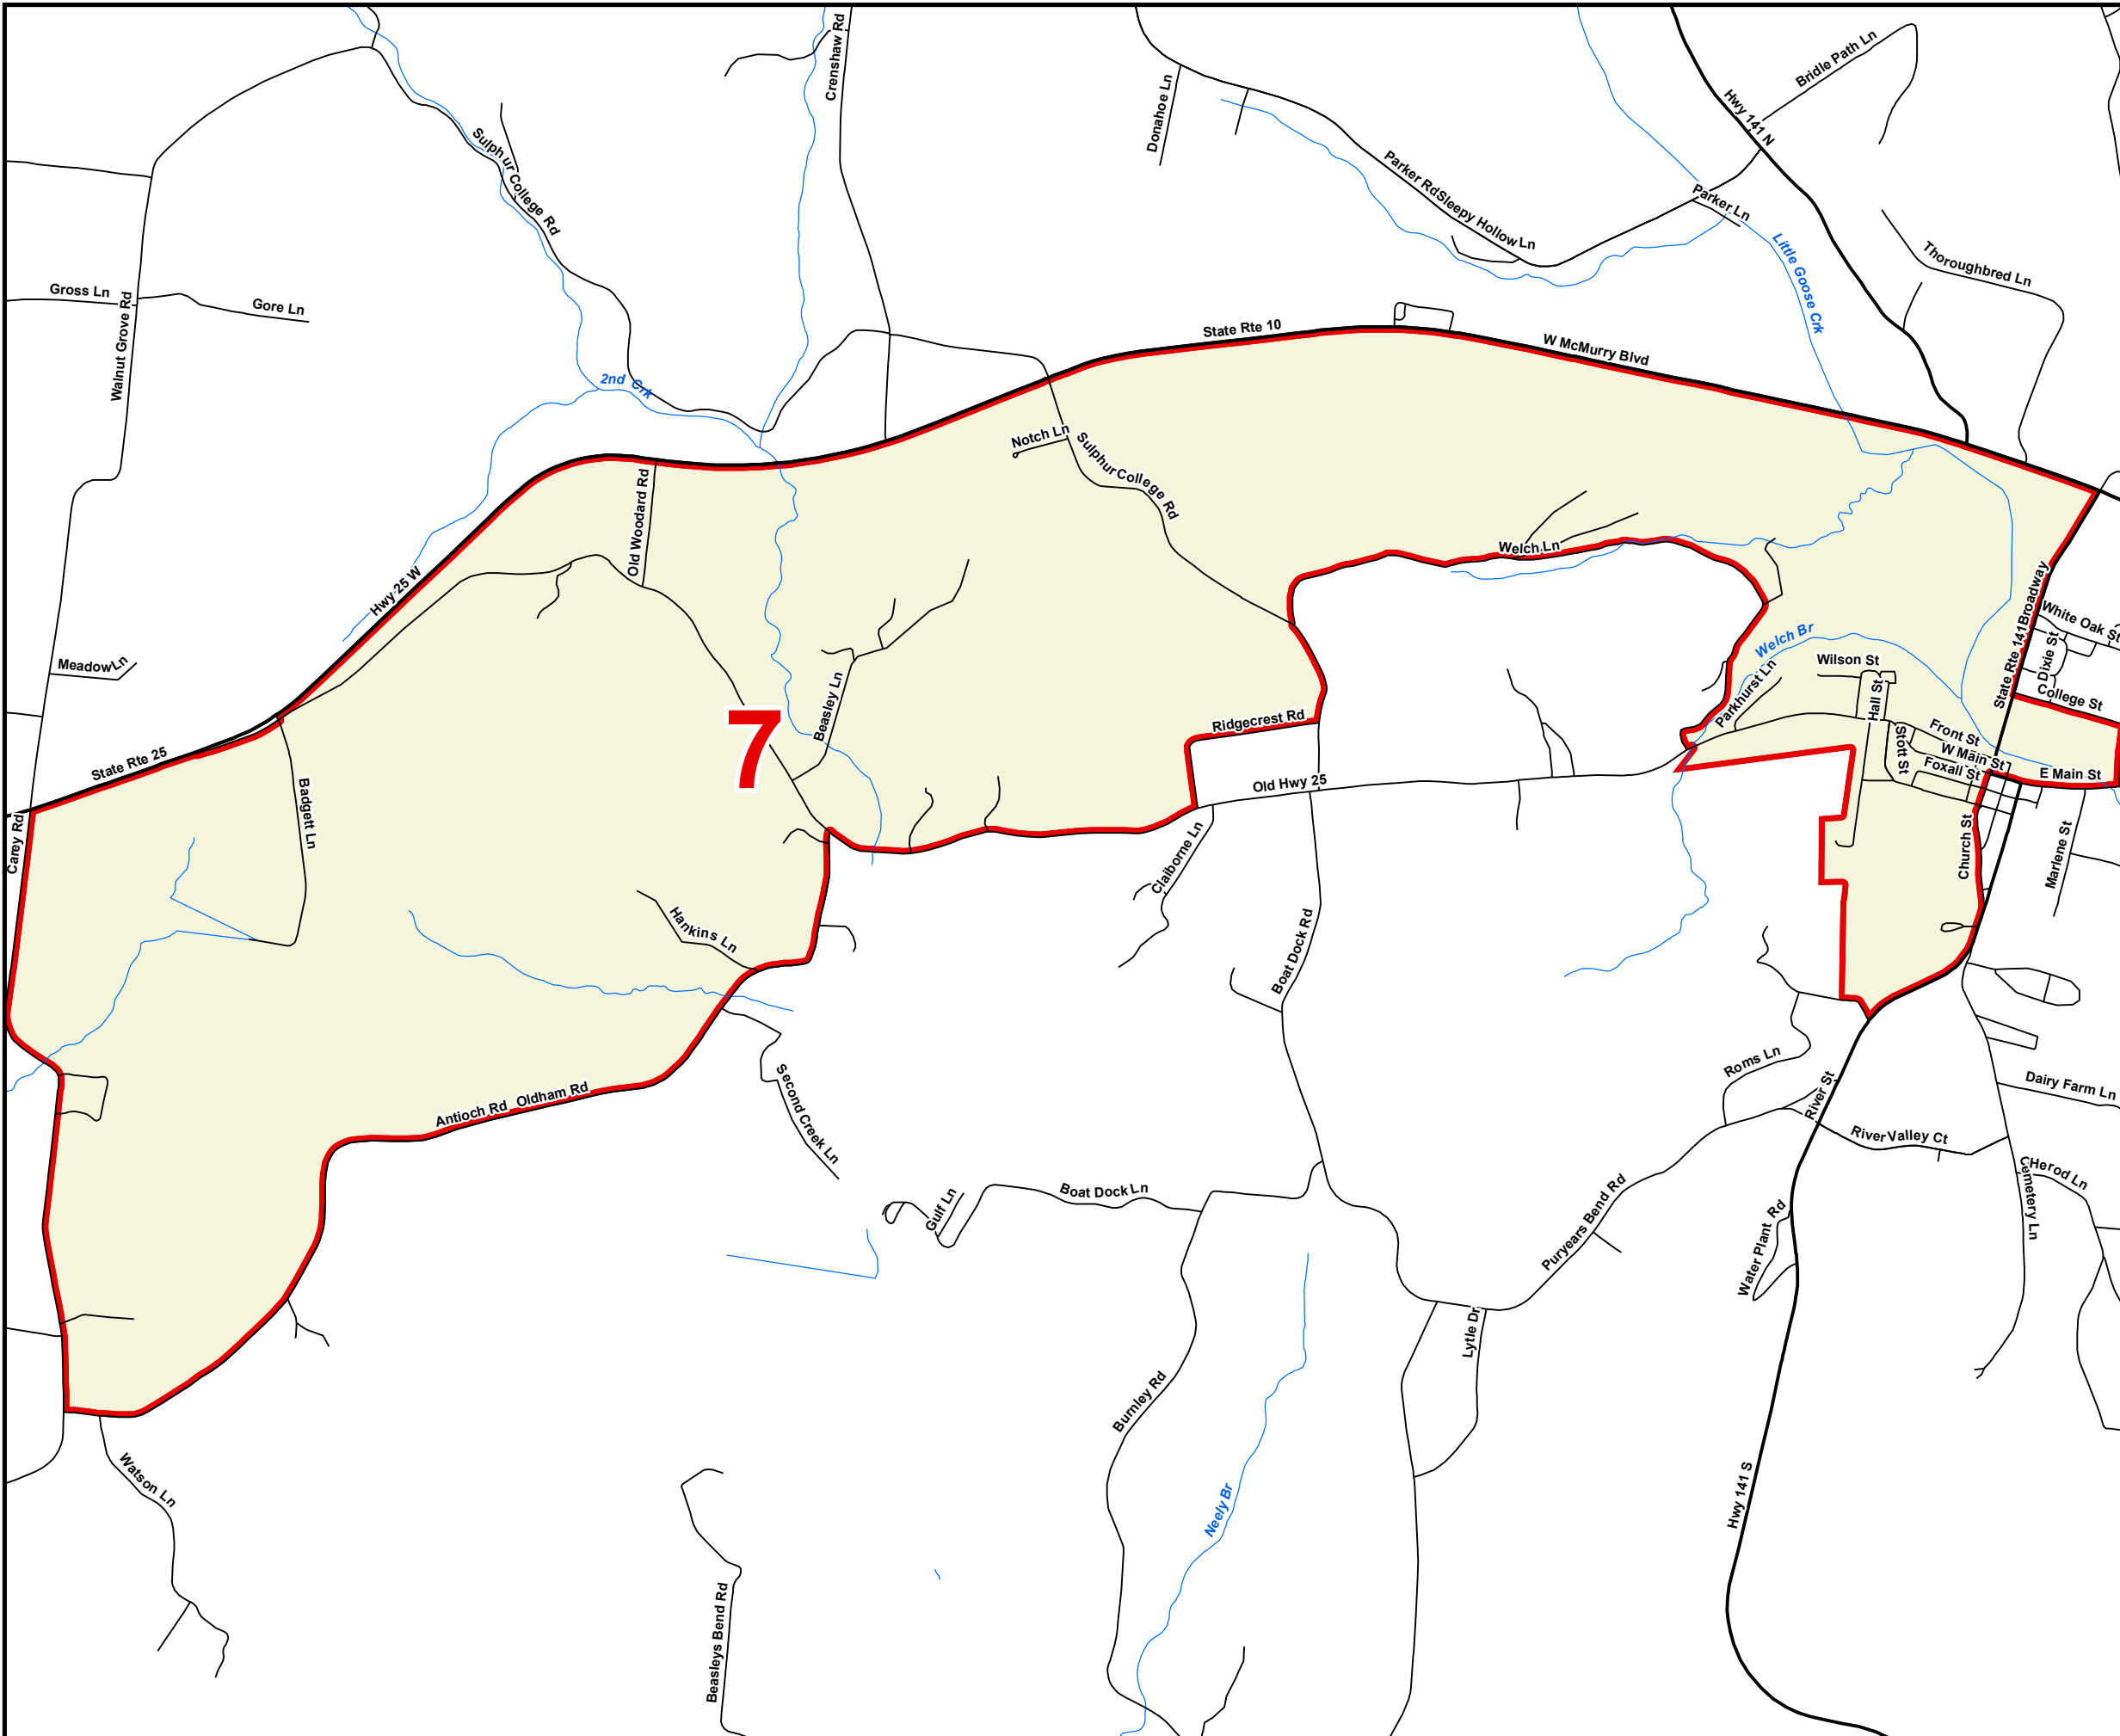

Trousdale County

County Commission District 7

TOTAL POPULATION	870
DEVIATION	-41
% DEVIATION	-4.5%
WHITE POPULATION	611
% WHITE	70.2%
BLACK POPULATION	161
% BLACK	18.5%
OTHER POPULATION	98
% OTHER	11.3%
HISPANIC POPULATION	25
% HISPANIC	2.9%

-  County Commission District
-  Interstates
-  U.S. Highway
-  State Highway
-  Local Roads
-  Pipeline (Incomplete)
-  Powerline (Incomplete)
-  Stream
- City, Town**
-  City, Town
-  County

This map is provided as a public service and is for informational purposes only. It is not an endorsement or approval by the Comptroller of the Treasury of any proposed district boundaries contained herein.
 Created On: 10/20/2021