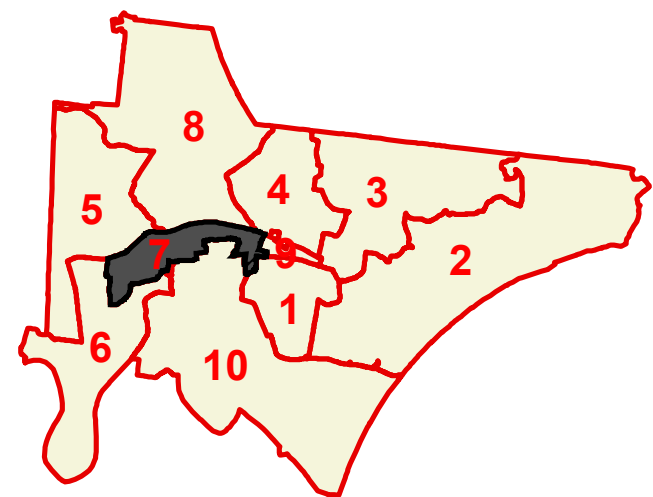

Trousdale County

County Commission District 7

TOTAL POPULATION	870
DEVIATION	-41
% DEVIATION	-4.5%
WHITE POPULATION	611
% WHITE	70.2%
BLACK POPULATION	161
% BLACK	18.5%
OTHER POPULATION	98
% OTHER	11.3%
HISPANIC POPULATION	25
% HISPANIC	2.9%

-  County Commission District
-  Interstates
-  U.S. Highway
-  State Highway
-  Local Roads
-  Pipeline (Incomplete)
-  Powerline (Incomplete)
-  Stream
- City, Town**
-  City, Town
-  County

This map is provided as a public service and is for informational purposes only. It is not an endorsement or approval by the Comptroller of the Treasury of any proposed district boundaries contained herein.
 Created On: 10/20/2021